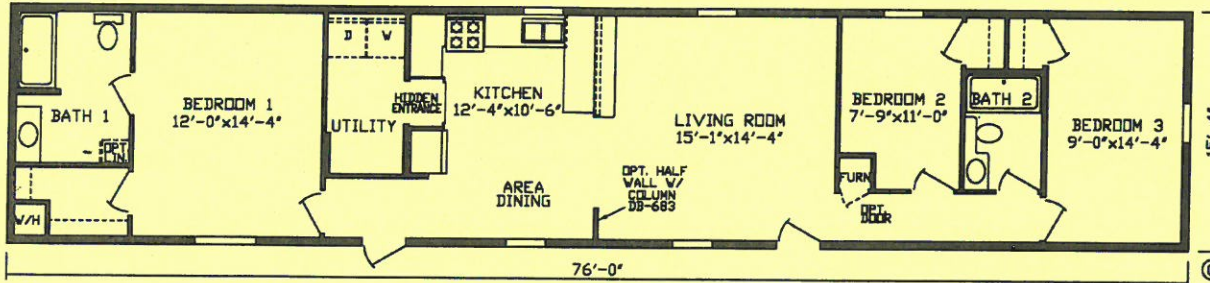

#3

THE

MOZART

16x76

3 Bedrooms

2 Baths

Standard Features

6" Walls and Northern Insulation
 Shingled Roof and Vinyl Siding
 Vinyl Low E Windows
 Water Shut Offs Throughout
 O.S.B Sheathing
 Mainline Water Shutoff
 Stainless Steel Kitchen Sink
 8' Side Walls

18 Cu Ft Frost Free Refrigerator
 30" Gas Range
 Tubs With Surround
 30 Gallon Water Heater
 100 Amp Service
 Ext. Weatherproof Electric Recept
 Washington Cherry Cabinets
 Porcelain Commode

Additional Features Shown