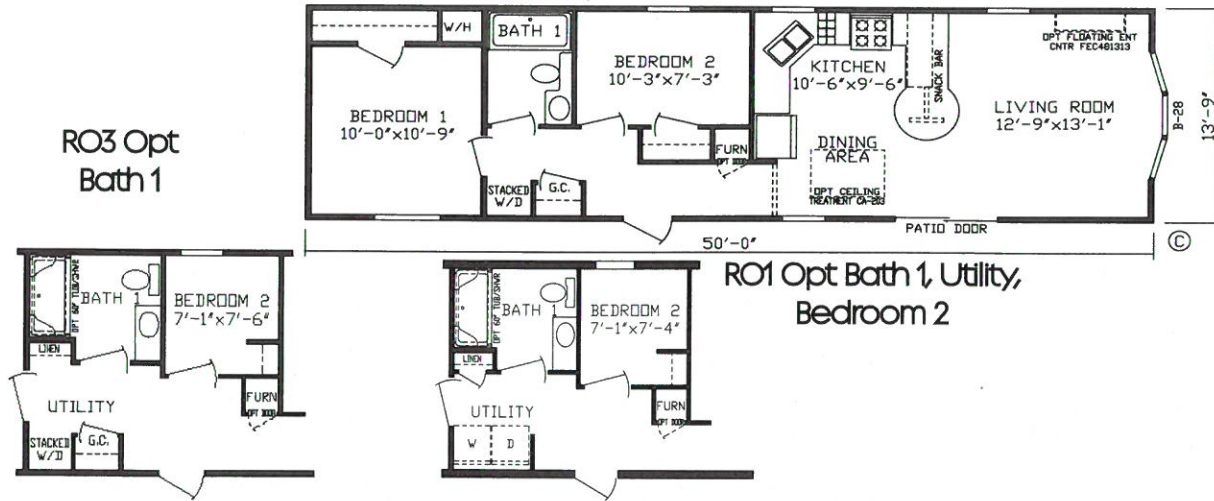

#1

TOWN & COUNTRY HOUSING

Since 1976

The Rosen Singlewide

The Rosen 24503
687 SQ FT • 2 BR • 1 BATH

FEATURES

- 6" Walls & Northern Insulation
- Shingled Roof
- Vinyl Siding
- Vinyl Low E Windows
- Water Shut-Offs Throughout
- OSB Sheathing
- Main Line Water Shut-Off
- Stainless Steel Kitchen Sink
- 8' Sidewalls
- 18 cu ft Frost-Free Refrigerator
- 30" Gas Range
- One-Piece Fiberglass Tub

- (2) Exterior Waterproof Electric Recepts
- Shaker-Style Wrapped Cabinets
- Bay Window Patio Door
- and MUCH MORE!
- 9-Lite Rear Door

EXTRAS

- 200 amp Service
- Wire for Paddle Fan
- Metal Furnace Door
- Backsplash in Kitchen & Bath
- 40 Gallon Water Heater
- Extra LED Lights in Kitchen
- 40" Overhead Kitchen Cabinets
- Upgrade Faucets
- Frost Free Faucet

ROSEN Print #24503 • 2 Br • 1 Bath • 687 Sq Ft

HARTHMAN Print #24526 • 1 Br • 1 Bath • 687 Sq Ft

3

16 WIDE Print #24516L • 2 Br • 1 Bath • 767 Sq Ft