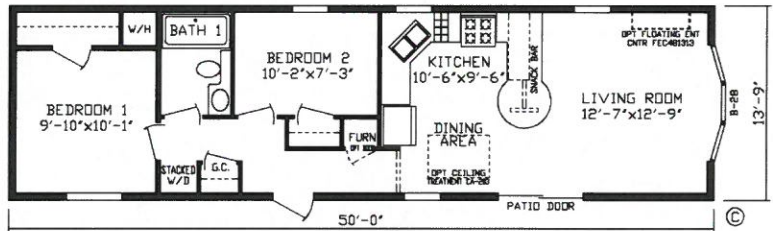

#1

TOWN & COUNTRY HOUSING

Since 1976

The Rosen Singlewide

The Rosen 24503
687 SQ FT • 2 BR • 1 BATH

FEATURES

- 6" Walls & Northern Insulation
- Shingled Roof
- Vinyl Siding
- Vinyl Low E Windows
- Water Shut-Offs Throughout
- OSB Sheathing
- Main Line Water Shut-Off
- Stainless Steel Kitchen Sink
- 8' Sidewalls
- 18 cu ft Frost-Free Refrigerator
- 30" Gas Range
- One-Piece Fiberglass Tub

- (2) Exterior Waterproof Electric Recepts
- Shaker-Style Wrapped Cabinets
- Bay Window Patio Door
- and MUCH MORE!
- 9-Lite Rear Door

EXTRAS

- 200 amp Service
- Wire for Paddle Fan
- Metal Furnace Door
- Backsplash in Kitchen & Bath
- 40 Gallon Water Heater
- Extra LED Lights in Kitchen
- 40" Overhead Kitchen Cabinets
- Upgrade Faucets
- Frost Free Faucet