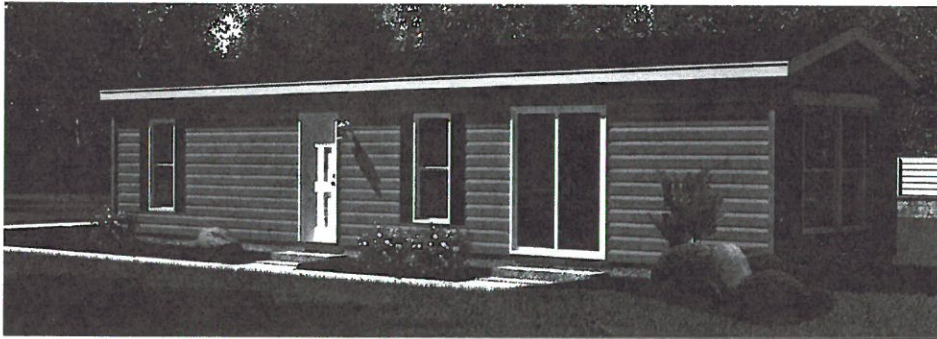

14 WIDES

ROSEN Print #24503 • 2 Br • 1 Bath • 687 Sq Ft