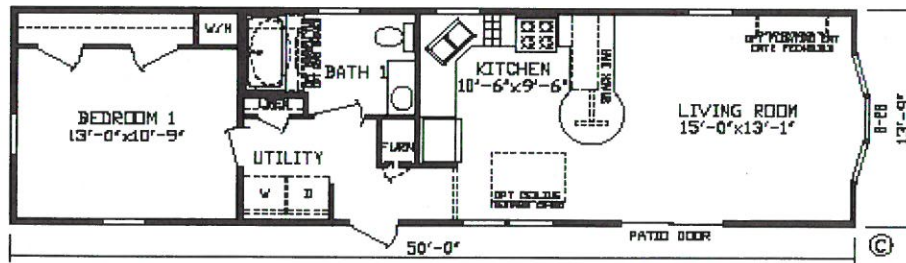

#1

TOWN & COUNTRY HOUSING

Since 1976

The Rosen Singlewide

The Rosen 24503
687 SQ FT • 2 BR • 1 BATH

FEATURES

- 6" Walls & Northern Insulation
- Shingled Roof
- Vinyl Siding
- Vinyl Low E Windows
- Water Shut-Offs Throughout
- OSB Sheathing
- Main Line Water Shut-Off
- Stainless Steel Kitchen Sink
- 8' Sidewalls
- 18 cu ft Frost-Free Refrigerator
- 30" Gas Range
- One-Piece Fiberglass Tub

ROSEN Print #24503 • 2 Br • 1 Bath • 687 Sq Ft

HARTHMAN Print #24526 • 1 Br • 1 Bath • 687 Sq Ft

3

16 WIDE Print #24516L • 2 Br • 1 Bath • 767 Sq Ft