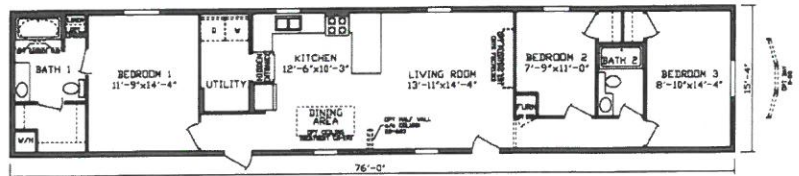

#3

TOWN & COUNTRY HOUSING

Since 1976

The Mozart Singlewide

The Mozart 24502LESD
1,165 SQ FT • 3 BR • 2 BATH

Built by  FAIRMONT HOMES fairmonthomes.com

FEATURES

- 6" Walls & Northern Insulation
- Shingled Roof
- Vinyl Siding
- Vinyl Low E Windows
- Water Shut-Offs Throughout
- OSB Sheathing
- Main Line Water Shut-Off
- Stainless Steel Kitchen Sink
- 8' Sidewalls
- 18 cu ft Frost-Free Refrigerator
- 30" Gas Range
- Tubs with Surround
- 30 Gallon Water Heater
- 100 amp Service
- Exterior Waterproof Electric Recepts
- Shaker-Style Wrapped Cabinets
- Porcelain Commode
- and MUCH MORE!