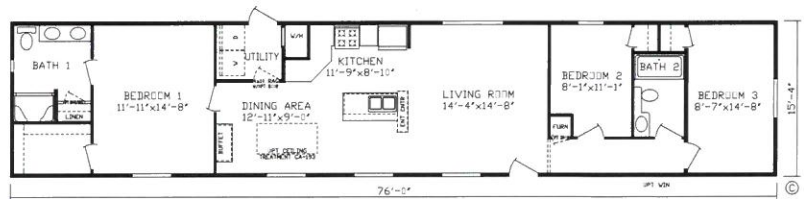

#4

TOWN & COUNTRY HOUSING

Since 1976

The Inspiration Singlewide

The Inspiration 24519
1,165 SQ FT • 3 BR • 2 BATH

Built by  **FAIRMONT** HOMES fairmonthomes.com

FEATURES

- 6" Walls & Northern Insulation
- Shingled Roof
- Vinyl Siding
- Vinyl Low E Windows
- Carbon Monoxide Detector
- Outside Frost-Free Faucet
- OSB Sheathing
- Main Line Water Shut-Off
- Water Shut-Offs Throughout
- 6-Panel Doors with Storm
- Buffet in Dining Area
- 18 cu ft Frost-Free Refrigerator
- 30" Gas Range
- 1-Piece Fiberglass Tub - Hall Bath
- 48" Fiberglass Shower - Master Bath
- 40 Gallon Water Heater

- 100 amp Service
- (2) Exterior Waterproof Electric Recepts
- 8' Sidewalls
- Transom Windows - Living Room and Hall
- China Sinks - Bath
- and MUCH MORE!

EXTRAS

- Crown Molding - Living Room and Dining Room
- Linen Closet - Master Bath
- Dishwasher
- Exterior Decorative Shake Accent
- Vintage Shaker Oak Cabinet Doors