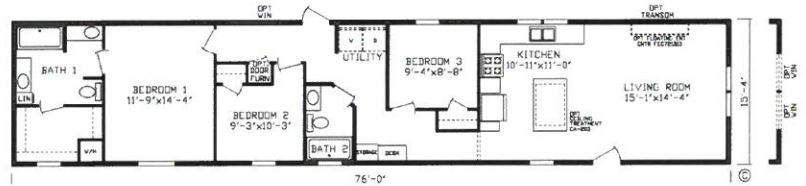

#5

TOWN & COUNTRY HOUSING

Since 1976

The Orchard Singlewide

The Orchard 24524ESD 1165 SQ FT
• 3 BR • 2 BATH

Built by **FAIRMONT HOMES** fairmonthomes.com

FEATURES

- 6" Walls & Northern Insulation
- Shingled Roof
- Vinyl Siding
- Vinyl Low E Windows
- Water Shut-Offs Throughout
- OSB Sheathing
- Main Line Water Shut-Off
- Stainless Steel Kitchen Sink
- 8' Sidewalls
- 18 cu ft Frost-Free Refrigerator
- 30" Gas Range
- One-Piece Fiberglass Tub

- (2) Exterior Waterproof Electric Receptes
- Shaker-Style Hardwood Cabinets
- 9-Lite Rear Door
- 200 amp Service
- and MUCH MORE!

EXTRAS

- Ceiling Fan with Light
- Metal Furnace Door
- Backsplash in Kitchen & Bath
- 40 Gallon Water Heater
- Extra LED Lights in Kitchen
- 40" Overhead Kitchen Cabinets
- Upgrade Faucets
- Frost Free Faucets