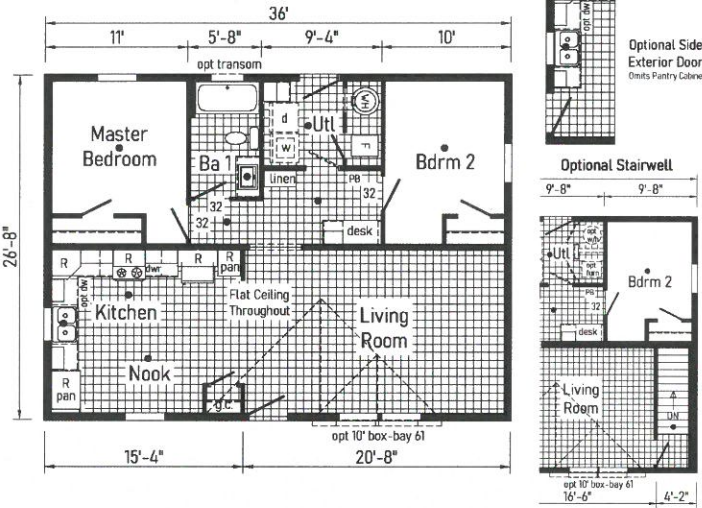

Country Cottage 960 Sq Ft 2 Bed 1 Bath

Standard Features

- 2x6 Exterior Walls 8' High
- Northern Insulation Package
- OSB Sheathing & Wind Wrap
- 25 Year Shingles
- Maintenance Free Vinyl Siding
- 6 Panel Front & Rear Door

- Dead Bolt Locks
- Thermopane "Low E" Windows
- 30" Gas Range
- 18 C.F. Frost Free Refrigerator
- Shaker Hardwood Cabinets
- Kitchen Counter Backsplash

- Linen Cabinet in Hall
- Single Lever Faucets
- Mini Blinds Throughout
- Furnace & Water Heater Doors
- Shelf Over Washer/Dryer
- 100 Amp Electric Service
- (2) Exterior Outlets

- LED Lighted Paddle Fan
- Cabinet over Washer/Dryer
- Dishwasher
- Window in Rear Door
- Extra Window in Dining Room
- Transom Window in Bath
- Cathedral Ceilings
- Lazy Susan
- 200 Amp Service

Additional Features Shown