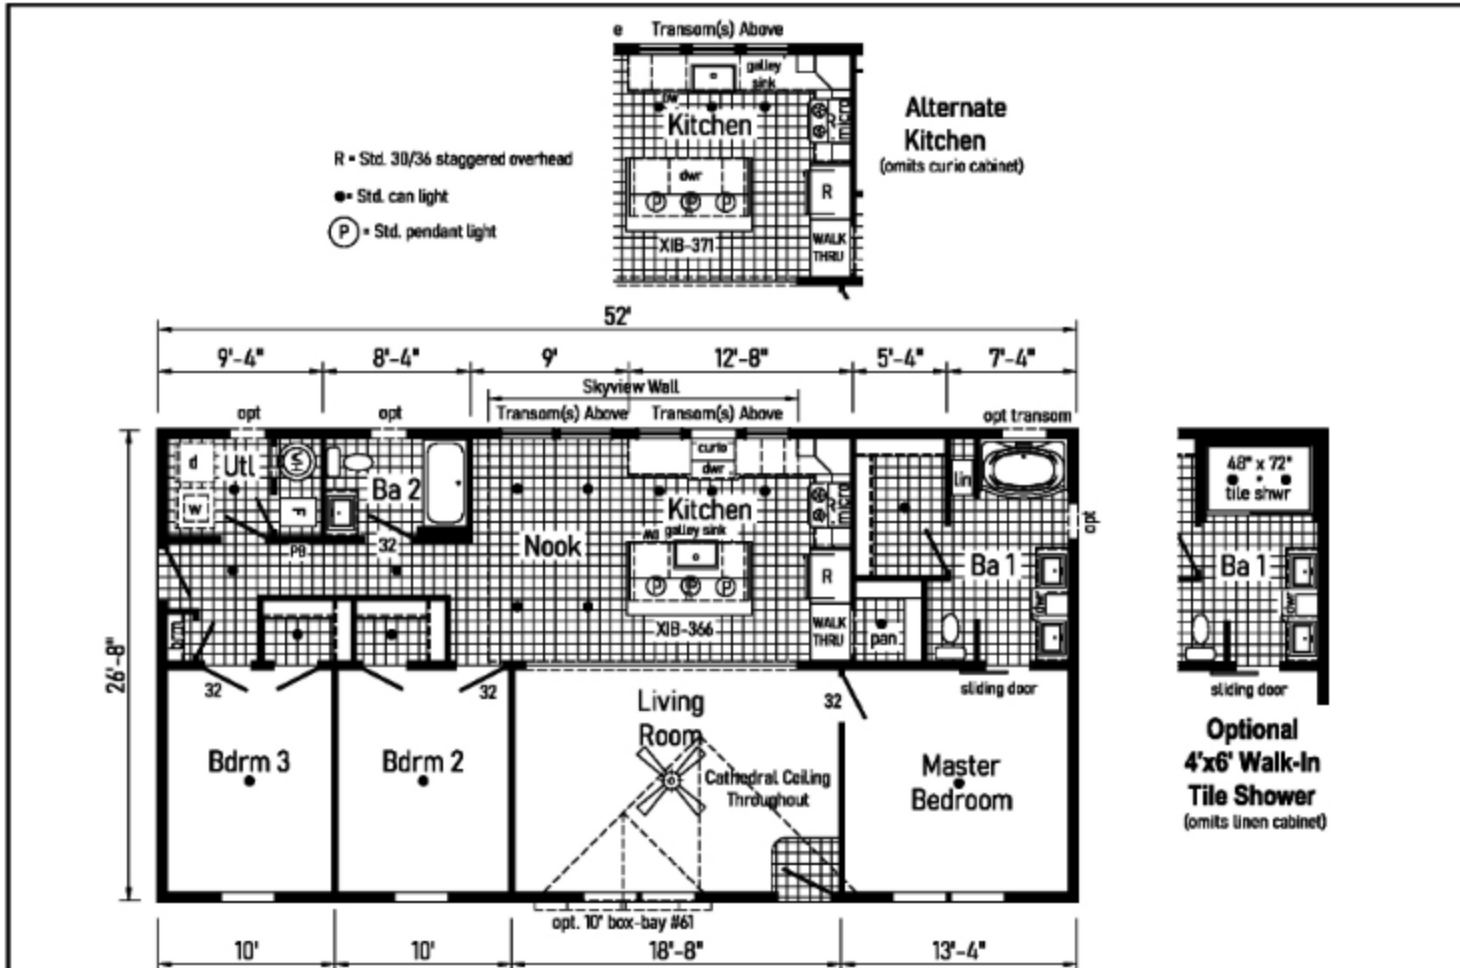

3W1414-P 2856 Approx. 1493 Sq. Ft. Only Available with Cathedral Ceiling

Westlake Sapphire

Builder: midcountry homes
 Title: Literature

Callout: 2856		Revisions		Scale: 1/8" = 1'-0"	Date: 9/8/23	Cust.:
Date	Number			Drawn By: DT	Reference: 3W1414-A	Dir.:

Model/Eng. No.: 3W1414-P
 Pg. 1/1

3W1415-P 2852 Approx. 1387 Sq. Ft. Only Available with Cathedral Ceiling

Westlake Sapphire

Builder: midcountry homes	Detail: 2852	Revisions:	Scale: 1/8" = 1'-0"	Date: 9/8/23	Cost: -	Model/ing No: 3W1415-P
Title: Literature		Date: _____	Drawn By: DY	Reference: NONE	DR: -	Pg: LIT
		Number: _____			SA: -	