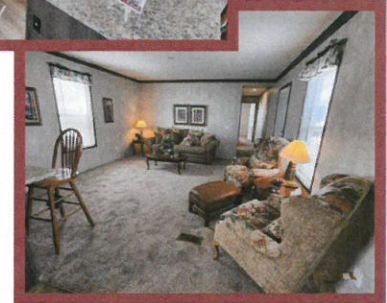

The Mozart

1165 Sq Ft 3 Bed 2 Bath

#3

Standard Features

Shingled Roof & Vinyl Siding
Vinyl Low E Windows
Main Line Water Shutoff
OSB Sheathing
8' sidewalls

Stainless Steel Appliances
Euro Hood above Range
18 Cu Ft SS Frost Free Refer
30" SS Gas Range
One-Piece Fiberglass Tub/Shwr

(1) Exterior GFI Recept
Shaker-Style Wrapped Cabinets
1/2 Lite Rear Door
100 AMP Service
Backsplash in Kitchen & Bath

30 Gallon Water Heater
42" Overhead Kitchen Cabinets
Metal Faucets
Shutters on Front and Doorside
Hidden Pantry!!!