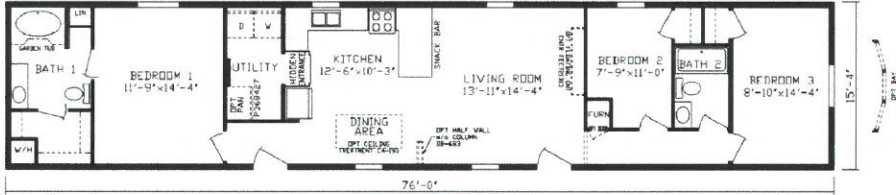

The Mozart

1165 Sq Ft 3 Bed 2 Bath

#3

Standard Features

Shingled Roof & Vinyl Siding
Vinyl Low E Windows
Main Line Water Shutoff
OSB Sheathing
8' sidewalls

Stainless Steel Appliances
Euro Hood above Range
18 Cu Ft SS Frost Free Refer
30" SS Gas Range
One-Piece Fiberglass Tub/Shwr

(1) Exterior GFI Recept
Shaker-Style Wrapped Cabinets
1/2 Lite Rear Door
100 AMP Service
Backsplash in Kitchen & Bath

30 Gallon Water Heater
42" Overhead Kitchen Cabinets
Metal Faucets
Shutters on Front and Doorside
Hidden Pantry!!!