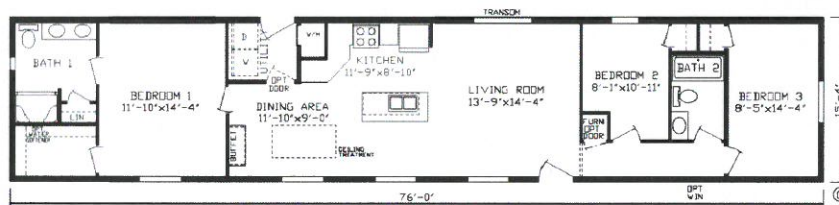

# The Inspiration

1165 Sq Ft 3 Bed 2 Bath

Fiberglass Tub/Shwr Bath 2  
(1) Exterior GFI Recept  
Shaker-Style Wrapped Cabinets  
1/2 Lite Rear Door  
100 AMP Service

Backsplash in Kitchen & Bath  
30 Gallon Water Heater  
42" Overhead Kitchen Cabinets  
Metal Faucets  
Shutters on Front and Doorside