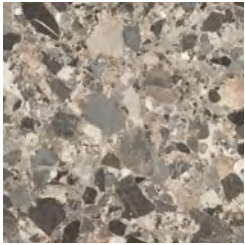

Pebble Clay

Shamrock

White*

Marine Blue

* UPGRADE Espresso Board & Batten Siding
Also available in White and Ironstone
** Available as Accent Only

Shutters

White Sandstone Black

Brown Royal Pine Berry

Burlap Grey

Wide Painted Pine

Outer Banks Taupe

Brigade Twilight

Interior

Counter Tops

Standard

Winter Carnival

Leche Vesta

Terrena Soapstone

Potter's Clay

Aluma Marble

White Ice Granite

Upgrade

Breccia Mojave

Antique Pine

Granito Cascata

Solid Surface Upgrade

Quarry Bluff

Ocean View

Sanremo

Backsplashes & Accents

Upgrade Backsplash

Stewart White
4x16 Tile